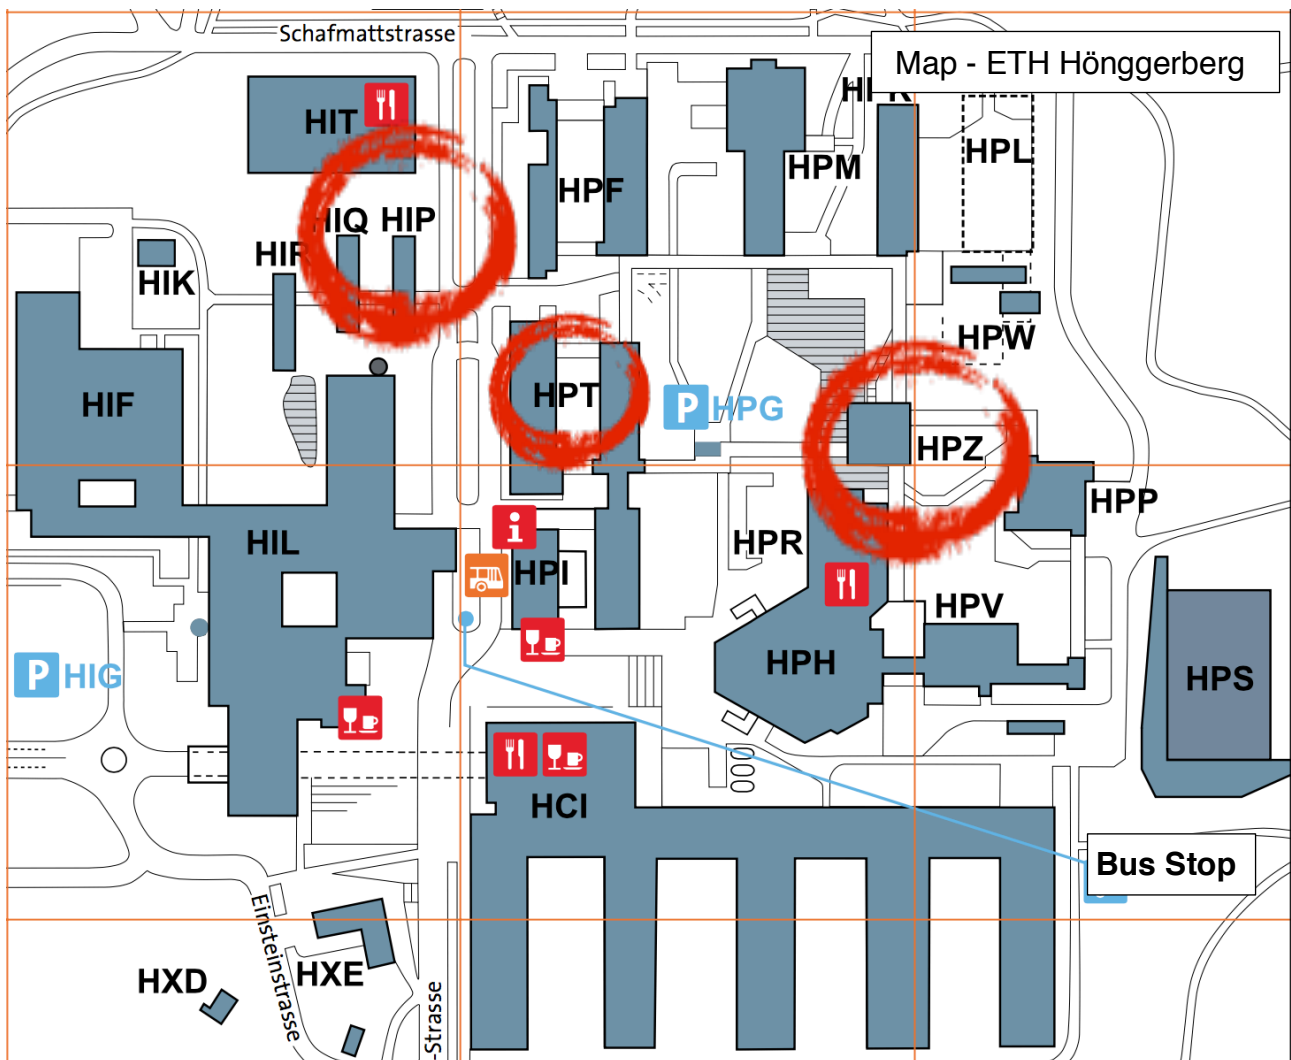

- Monday to Friday
- Departure times: From 8:14 am, every 20 minutes at *.14, *.34 and *.54 minutes past the hour to ETH Zurich, Hönggerberg/Science City
- The last shuttle bus departs at 6:14 pm
- Departs from: ETH Zurich, Zentrum, in the underpass under the Polyterrasse (Floor C)
- Journey time: approx. 15 minutes

How to get to ADRL (Campus Höggerberg)

ADRL Office Address

Prof. Dr. Jonas Buchli
HPZ G 21
 John-von-Neumann-Weg 9
 8093 Zürich

Postdocs and PhD Students

HPZ G 36
 John-von-Neumann-Weg 9
 8093 Zürich

NCCR Digital Fabrication Group

HIP CO 11.1
 Gustave-Naville-Weg 1
 8093 Zürich

ADRL Lab Address

HPT B 117
 Auguste-Piccard-Hof 1
 8093 Zürich

How to get to ADRL's center office

From Zurich Main Station (Zürich Hauptbahnhof / Zürich HB)

Take Tram  10 (see map on page 1). Get out at *ETH/Universitätsspital* (3rd stop). Walk back around the ML building about 100m.

The office is located in the CLA building which is on your right side (see picture below): ground floor (E), Office 15.1 (Jonas Buchli) .