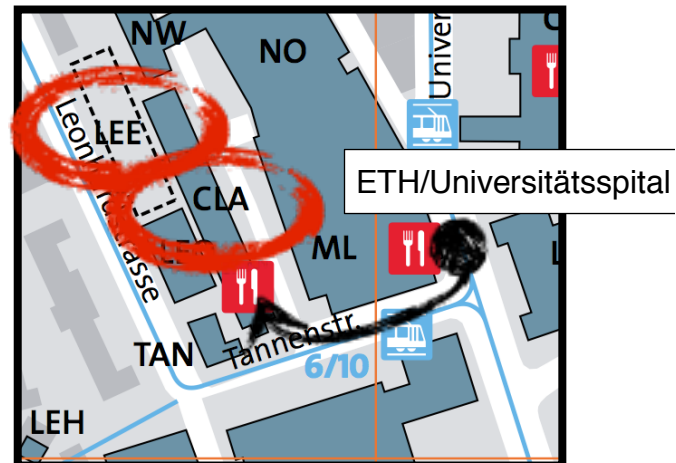

- Monday to Friday
- Departure times: From 8:14 am, every 20 minutes at *.14, *.34 and *.54 minutes past the hour to ETH Zurich, Hönggerberg/Science City
- The last shuttle bus departs at 6:14 pm
- Departs from: ETH Zurich, Zentrum, in the underpass under the Polyterrasse (Floor C)
- Journey time: approx. 15 minutes

How to get to ADRL (Campus Höggerberg)

ADRL Office Address

Prof. Dr. Jonas Buchli
HPZ G 21
 John-von-Neumann-Weg 9
 8093 Zürich

Postdocs and PhD Students

HPZ G 36
 John-von-Neumann-Weg 9
 8093 Zürich

NCCR Digital Fabrication Group

HIP CO 11.1
 Gustave-Naville-Weg 1
 8093 Zürich

ADRL Lab Address

HPT B 117
 Auguste-Piccard-Hof 1
 8093 Zürich

How to get to ADRL's center office

From Zurich Main Station (Zürich Hauptbahnhof / Zürich HB)

Take Tram  10 (see map on page 1). Get out at *ETH/Universitätsspital* (3rd stop). Walk back around the ML building about 100m.

The office is located in the CLA building which is on your right side (see picture below): ground floor (E), Office 15.1 (Jonas Buchli) .