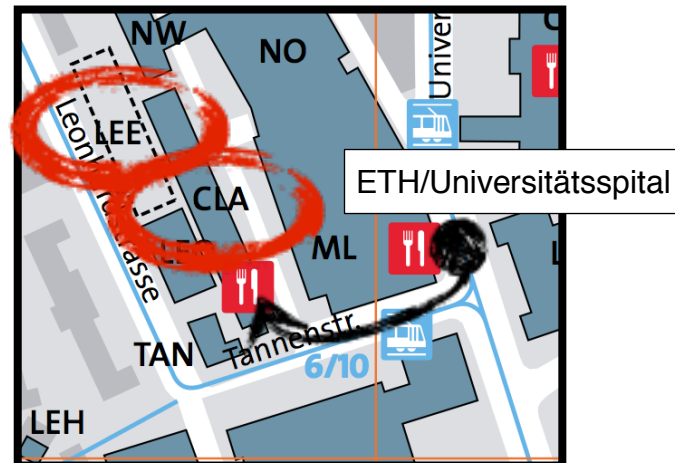

How to get to ADRL (Campus Höggerberg)

ADRL Office Address
Prof. Dr. Jonas Buchli
HPZ G 21
John-von-Neumann-Weg 9
8093 Zürich

Postdocs and PhD Students
HPZ G 36
John-von-Neumann-Weg 9
8093 Zürich

NCCR Digital Fabrication Group
HIP CO 11.1
Gustave-Naville-Weg 1
8093 Zürich

ADRL Lab Address
HPT B 114
Auguste-Piccard-Hof 1
8093 Zürich

HIP Pavilion

HPT building

HPZ building

How to get to ADRL's center office

From Zurich Main Station (Zürich Hauptbahnhof / Zürich HB)

Take Tram  10 (see map on page 1). Get out at *ETH/Universitätsspital* (3rd stop). Walk back around the ML building about 100m.

The office is located in the CLA building which is on your right side (see picture below): ground floor (E), Office 15.1 (Jonas Buchli) .

Office Address

ETH Zurich
Institute of Robotics and Intelligent Systems
CLA E 15.1
Tannenstr. 3
8092 Zürich