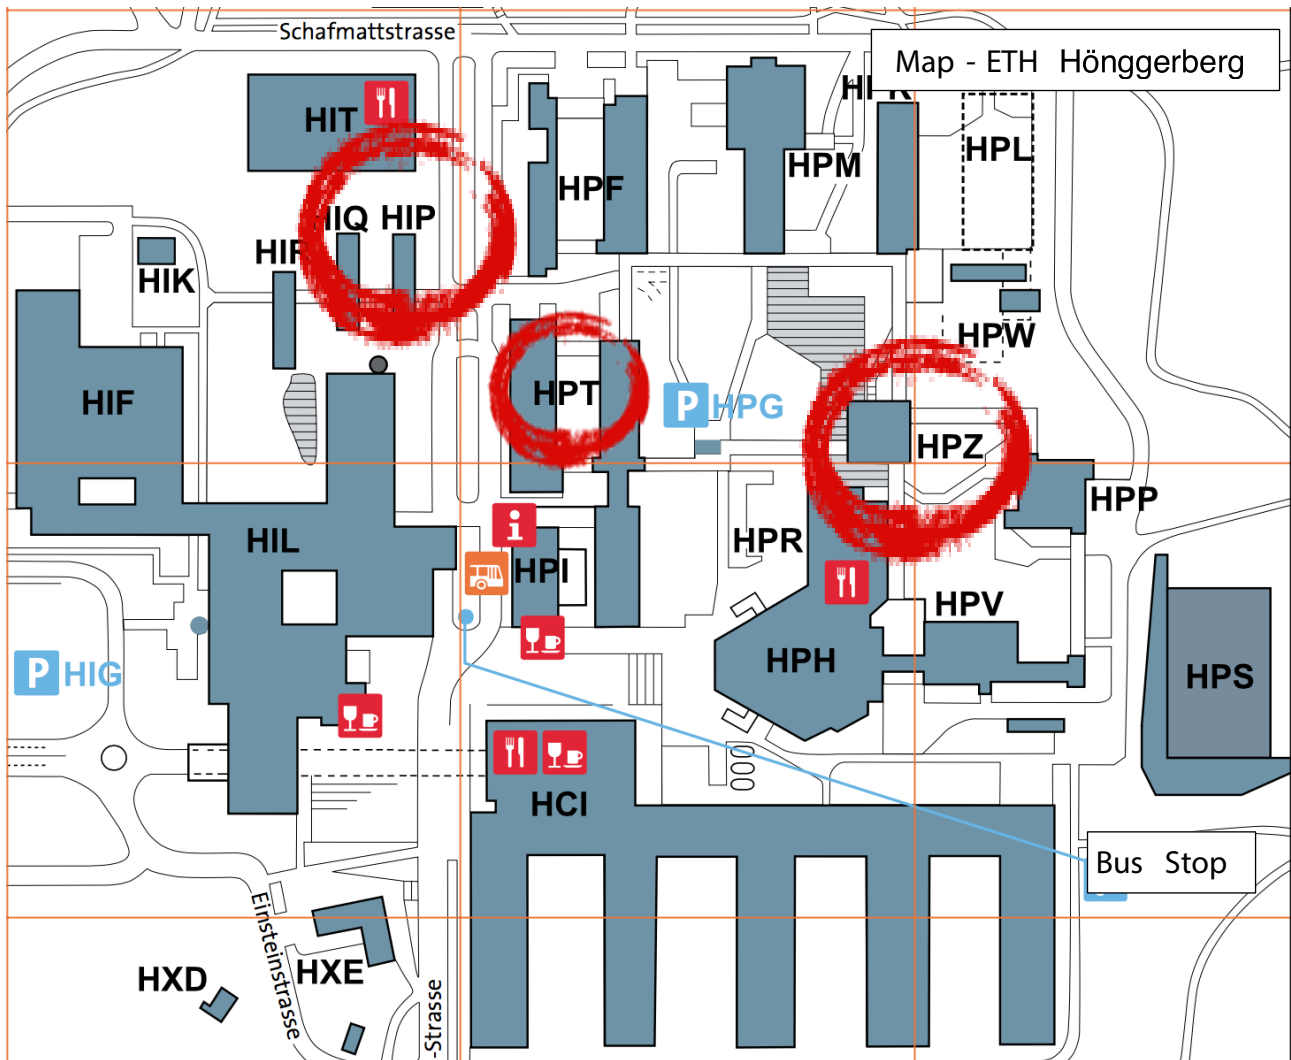

How to get to ADRL (Campus Höggerberg)

ADRL Office Address
Prof. Dr. Jonas Buchli
HPZ G 21
John-von-Neumann-Weg 9
8093 Zürich

Postdocs and PhD Students
HPZ G 36
John-von-Neumann-Weg 9
8093 Zürich

NCCR Digital Fabrication Group
HIP CO 11.1
Gustave-Naville-Weg 1
8093 Zürich

ADRL Lab Address
HPT B 114
Auguste-Piccard-Hof 1
8093 Zürich

HIP Pavilion

HPT building

HPZ building

How to get to ADRL's center office

From Zurich Main Station (Zürich Hauptbahnhof / Zürich HB)

Take Tram  10 (see map on page 1). Get out at *ETH/Universitätsspital* (3rd stop). Walk back around the ML building about 100m.

The office is located in the CLA building which is on your right side (see picture below): ground floor (E), Office 15.1 (Jonas Buchli) .

Office Address

ETH Zurich
Institute of Robotics and Intelligent Systems
CLA E 15.1
Tannenstr. 3
8092 Zürich